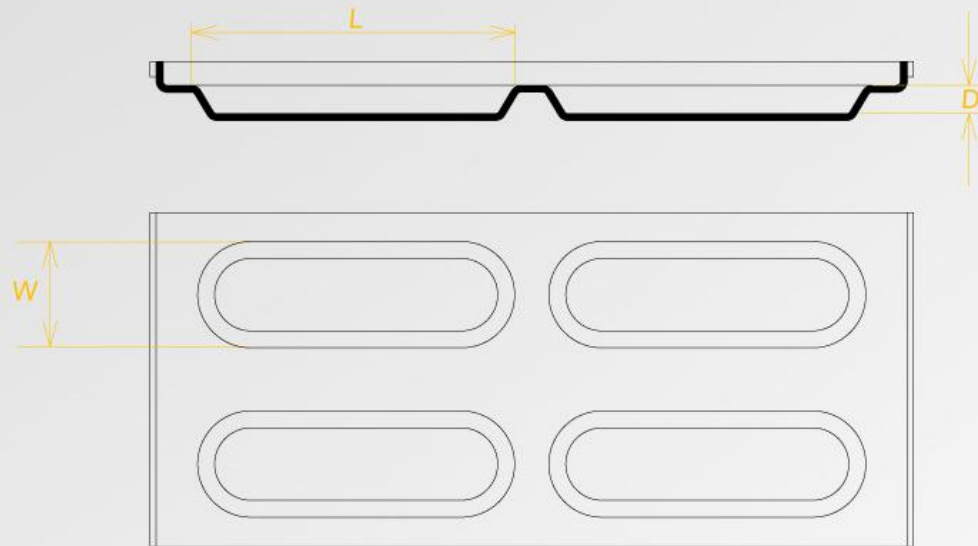

Bread Stick Pans

Aluminized steel 1 m.m. th

Code	Length L m.m.	Width W m.m.	Depth m.m.	Arrgmt	Vol. m.l.
Tray 52x73 60x80	250	75	22	2x6 2x8	300
Tray 52x73 60x80	160	50	18	3x8 3x10	150