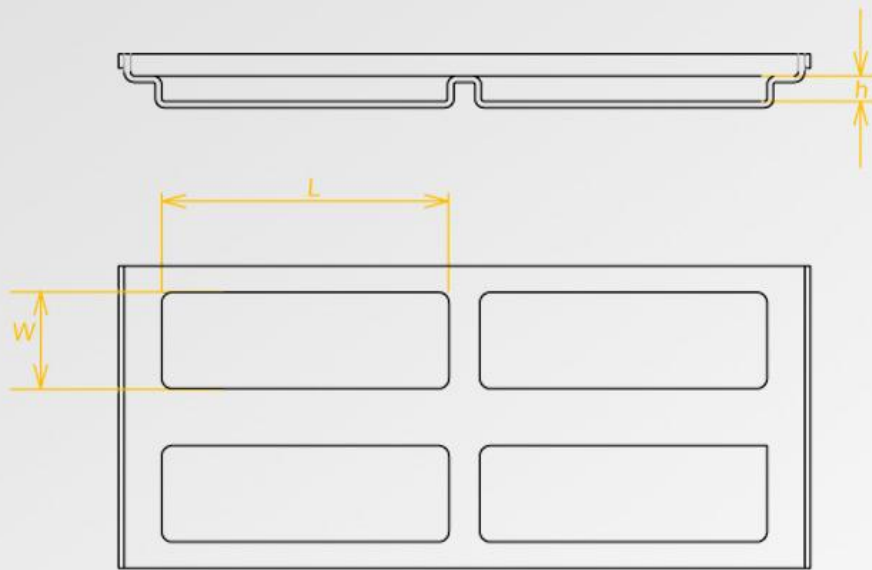

Cluster Rolls Bread Pans

Aluminized steel 1 m.m. th.

Rectangular shape

Code	Length L m.m.	Width W m.m.	Depth m.m.	Arrgmt	Vol. m.l.
Tray 52x73	170	65	15	4x5	160
Tray 52x73	160	60	15	4x5	140