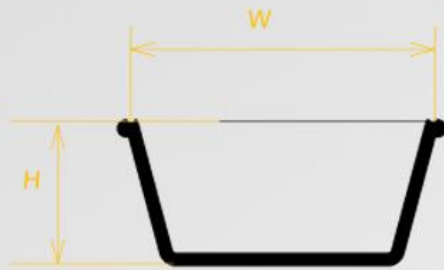

English Cake Moulds

Aluminized steel 1 m.m. th

Code	Length L c.m.	Width W c.m.	Hight H c.m.
Size 1	30	10	6
Size 2	25	10	6
Size 3	20	9	6
Size 4	18	9	6