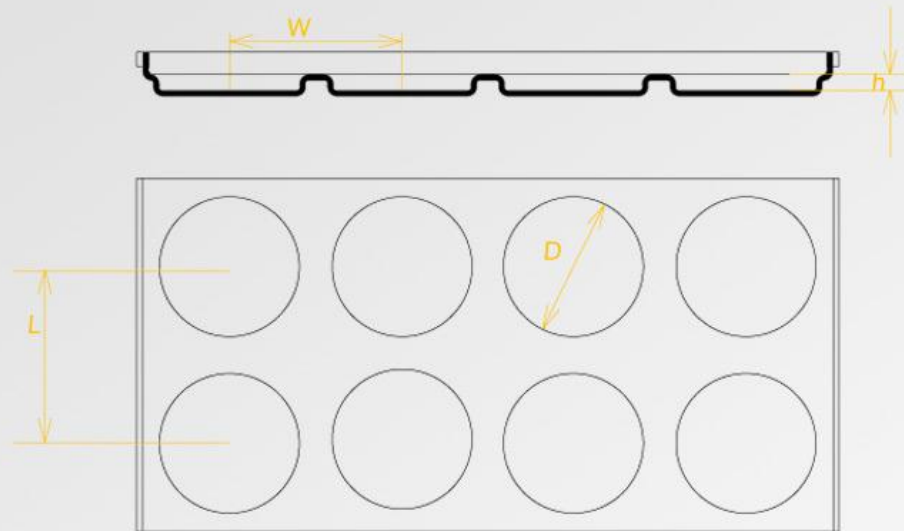

Hamburger Roll Pans

Aluminized steel 1 m.m. th.

Code	Top in D m.m.	Depth m.m.	Centers L W m.m.	Arrgmt	Vol. m.l.
Tray 52x73	100	12	120 130	4x6	90
Tray 52x73	125	12	145 175	3x5	140
Tray 40x60	100	12	150 130	3x4	90