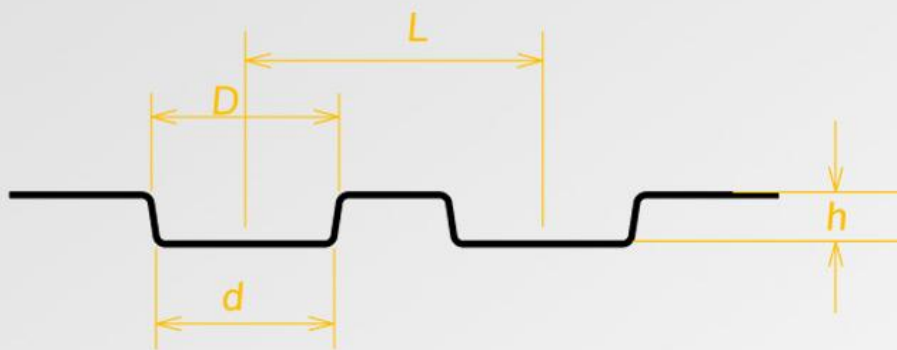

Muffin Pans

Aluminized steel 1 m.m. th.

Overall dim. 40x60 cm.

Code	Top in D m.m.	Bottom out d m.m.	Arrgmt	Depth m.m.	Vol. m.l.
Mini Muffin	60	35	6x8	35	50
Half Muffin	60	40	5x6	40	80
Crown Muffin	90	50	3x5	50	200