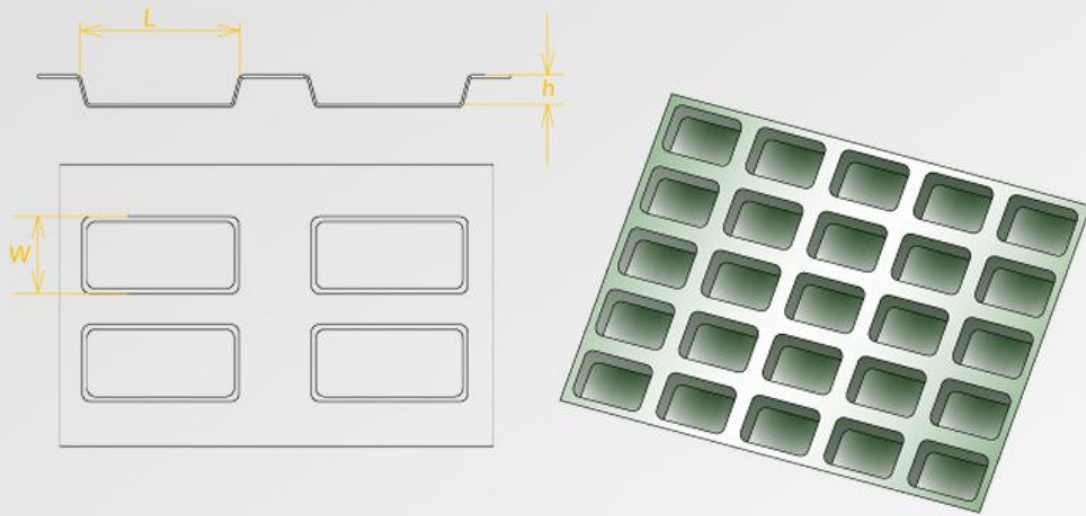

Round Edged Cake Pans

Code	Length L m.m.	Width Wm.m.	Depth m.m.	Arrgmt	Vol. m.l.
Tray 40x60	100	60	35	5x5	210
Tray 40x60	100	60	30	6x8	180
Tray 40x60	100	50	30	3x9	150